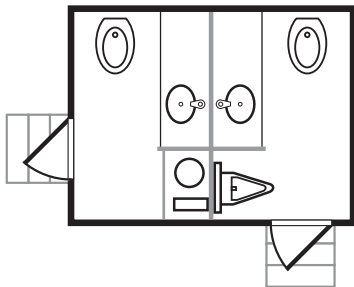

BLUE MOON RENTAL
bluemoonrental.com

THE SANTA FE 2 STATION RESTROOM TRAILER

Dimensions: 8' x 6' • Up to 150 guests for 6 hours

Blue Moon Rental luxury restroom trailers add a touch of elegance to any event. Our clean, private, and spacious restroom suites feature:

- Hands Free Flushing Toilets
- Sinks with Metered Faucets
- Hot Water Capability
- Vanities and Mirrors
- Air Conditioning or Heat
- Occupancy Light Indicators
- Interior & Exterior LED Lights
- Step Entry Lights
- Handrails

The Santa Fe will impress your guests with comfort and sophistication. Its diversified interior makes it ideal for backyard parties and small events or commercial setting such as remodel projects. Each suite includes wood grain vinyl flooring, large vanity area, handwashing sinks with metered faucets: liquid hand soap and disposable paper towels. In addition, the unit is climate controlled to neutralize all weather conditions and provide guest with a comfortable restroom experience.