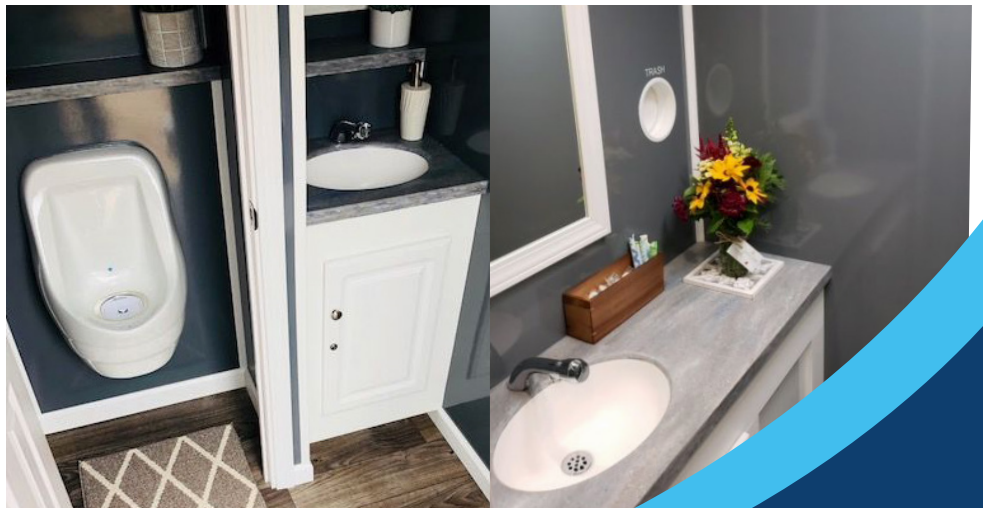

BLUE MOON RENTAL
bluemoonrental.com

THE MANHATTAN 3 STATION RESTROOM TRAILER

Dimensions: 12' x 7' • Up to 250 guests for 6 hours

Blue Moon Rental luxury restroom trailers add a touch of elegance to any event. Our clean, private, and spacious restroom suites feature:

- Hands Free Flushing Toilets
- Sinks with Metered Faucets
- Vanities and Mirrors
- Air Conditioning or Heat
- Occupancy Light Indicators
- Interior & Exterior LED Lights
- Step Entry Lights
- Handrails

The Manhattan offers a clean and classic style from backyard weddings to corporate events. A dedicated men's, women's, and unisex suite each with private entrances can accommodate up to 250 guests. Elegantly constructed with wood grain vinyl flooring, crown molding, handwashing sinks with metered faucets, liquid hand soap, and disposable paper towels. Each suite is climate controlled to neutralize all weather conditions and provide guest with a first class restroom experience.

Call 970-460-6075 to request a quote or reserve this unit.

Elegant, high quality restroom suites. Perfect for outdoor weddings, events and parties. Locally owned and family operated.

Serving Northern Colorado and Southern Wyoming.