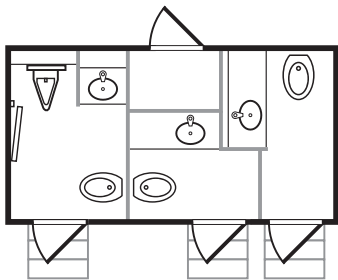

BLUE MOON RENTAL
bluemoonrental.com

THE MANHATTAN 3 STATION RESTROOM TRAILER

Dimensions: 12' x 7' • Up to 250 guests for 6 hours

Blue Moon Rental luxury restroom trailers add a touch of elegance to any event. Our clean, private, and spacious restroom suites feature:

- Hands Free Flushing Toilets
- Sinks with Metered Faucets
- Vanities and Mirrors
- Air Conditioning or Heat
- Occupancy Light Indicators
- Interior & Exterior LED Lights
- Step Entry Lights
- Handrails

Optional:

- Gas Generator
- Attendant Service
- Extra Waste Pump
- Water Service

Trailer Requirements:

- 1 circuits (20-amp) in warm temperatures, 2 circuits in colder temperatures.
- Placement should be on solid level ground within 75 feet of electric and water source.

The Manhattan offers a clean and classic style from backyard weddings to corporate events. A dedicated men's, women's, and unisex suite each with private entrances can accommodate up to 250 guests. Elegantly constructed with wood grain vinyl flooring, crown molding, handwashing sinks with metered faucets, liquid hand soap, and disposable paper towels. Each suite is climate controlled to neutralize all weather conditions and provide guest with a first class restroom experience.