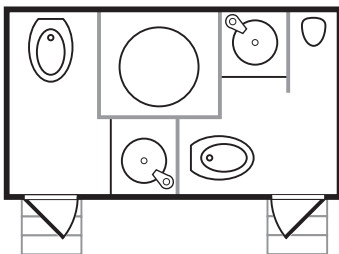

BLUE MOON RENTAL
bluemoonrental.com

THE SANTA CRUZ 2 STATION RESTROOM TRAILER

Dimensions: 10' x 6' • Up to 150 guests for 6 hours

Blue Moon Rental luxury restroom trailers add a touch of elegance to any event. Our clean, private, and spacious restroom suites feature:

- Hands Free Flushing Toilets
- Sinks with Metered Faucets
- Vanities and Mirrors
- Air Conditioning or Heat
- Occupancy Light Indicators
- Interior & Exterior LED Lights
- Step Entry Lights
- Handrails

Guests will appreciate this private two station restroom trailer which includes hands free flushing toilets, sinks with metered faucets, vanity, mirror and stereo system. The soft music and climate-controlled environment provide a pleasant and comfortable atmosphere. A dedicated men's and women's suite each with its own separate entrance. Interior and exterior lighting, handrails, and red and green occupancy lights that can be seen from a distance. We promise your guests will be impressed.