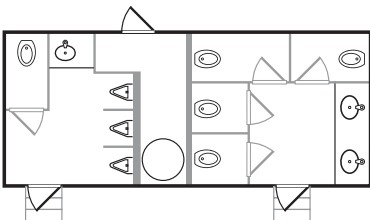

BLUE MOON RENTAL
bluemoonrental.com

THE PHOENIX 8 STATION RESTROOM TRAILER

Dimensions: 8' 6" x 22' • Up to 700 guests for 6 hours

Blue Moon Rental luxury restroom trailers add a touch of elegance to any event. Our clean, private, and spacious restroom suites feature:

The Phoenix restroom trailer's spacious floor plan caters to guests in any commercial setting such as high capacity events, corporate functions and remodel projects. Two separate climate-controlled rooms that include vanity and mirror, handwashing sinks with metered faucets and optional hot water capability: liquid hand soap and disposable paper towels. The men's room provides three urinals and one private restroom stall. The women's room provides four private restroom stalls. This unit is designed for both temporary and long-term rentals.