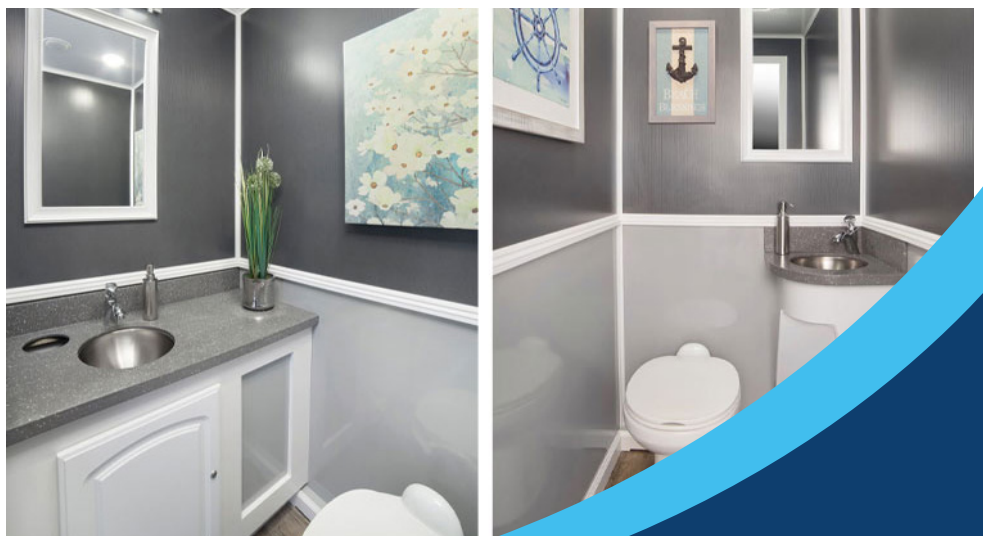

## THE CHARLESTON 4 STATION RESTROOM TRAILER

Dimensions: 6' x 4' • Up to 350 guests for 6 to 8 hours

Blue Moon Rental luxury restroom trailers add a touch of elegance to any event. Our clean, private, and spacious restroom suites feature:

- Hands Free Flushing Toilets
- Sinks with Metered Faucets
- Vanities and Mirrors
- Air Conditioning or Heat
- Occupancy Light Indicators
- Interior & Exterior LED Lights
- Step Entry Lights
- Handrails

### Trailer Requirements:

- 1 circuits (20-amp) in warm temperatures, 2 circuits in colder temperatures
- Placement should be on solid level ground within 75 feet of electric and water source

This spacious 4-Door, 4-Station restroom trailer has a delightful interior and offers hands free flushing toilets, sinks with metered faucets, vanity, mirror, and stereo system. The climate-controlled environment provides a pleasant and comfortable atmosphere. Interior and exterior lighting, handrails, and red and green occupancy indicators that can be seen from a distance. The restroom trailer's soft interior colors and individual floor design create a wonderful experience for guests. It is a refreshing atmosphere away from the noise and crowds, a true first-class experience.