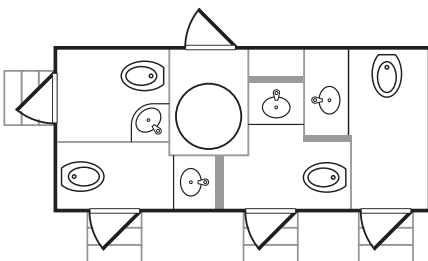

## THE CHARLESTON 4 STATION RESTROOM TRAILER

Dimensions: 6' x 4' • Up to 350 guests for 6 to 8 hours

Blue Moon Rental luxury restroom trailers add a touch of elegance to any event. Our clean, private, and spacious restroom suites feature:

- Hands Free Flushing Toilets
- Sinks with Metered Faucets
- Vanities and Mirrors
- Air Conditioning or Heat
- Occupancy Light Indicators
- Interior & Exterior LED Lights
- Step Entry Lights
- Handrails

### Trailer Requirements:

- 1 circuits (20-amp) in warm temperatures, 2 circuits in colder temperatures
- Placement should be on solid level ground within 75 feet of electric and water source

This spacious 4-Door, 4-Station restroom trailer has a delightful interior and offers hands free flushing toilets, sinks with metered faucets, vanity, mirror, and stereo system. The climate-controlled environment provides a pleasant and comfortable atmosphere. Interior and exterior lighting, handrails, and red and green occupancy indicators that can be seen from a distance. The restroom trailer's soft interior colors and individual floor design create a wonderful experience for guests. It is a refreshing atmosphere away from the noise and crowds, a true first-class experience.